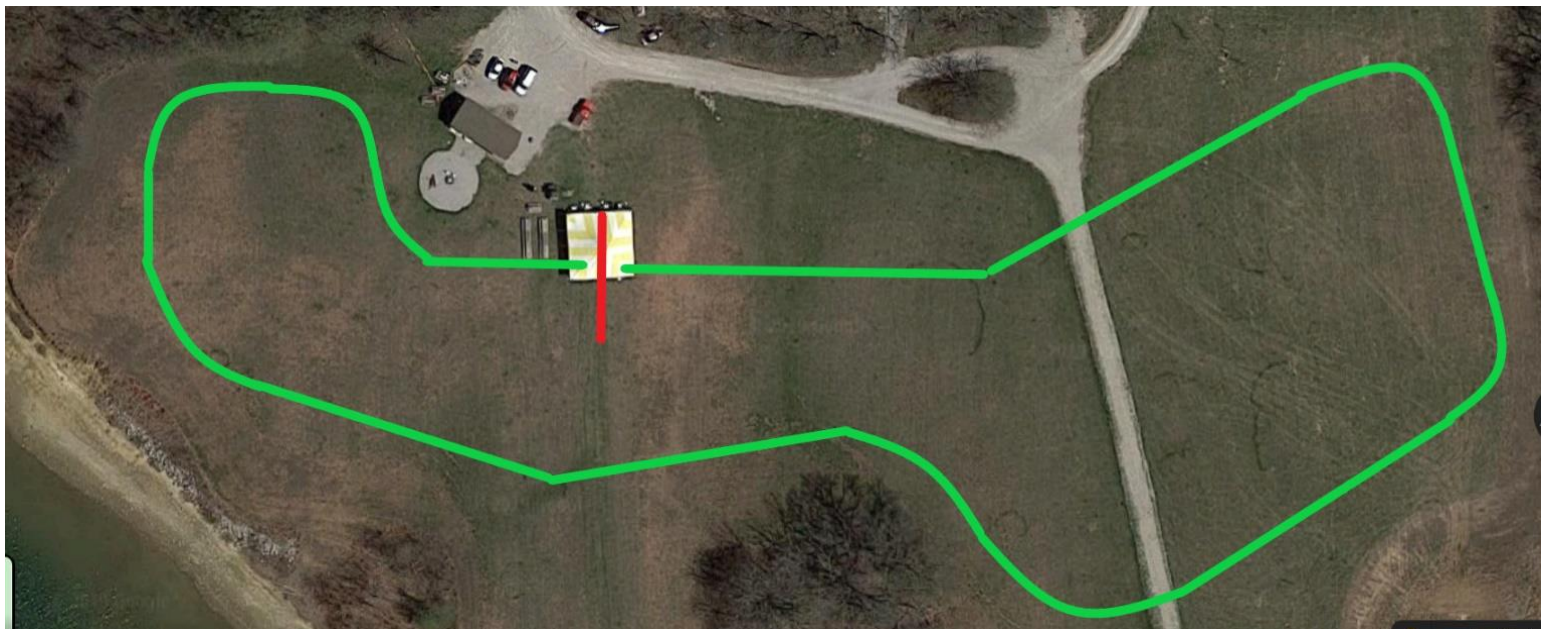

Last Updated: 2025-01-22 14:18