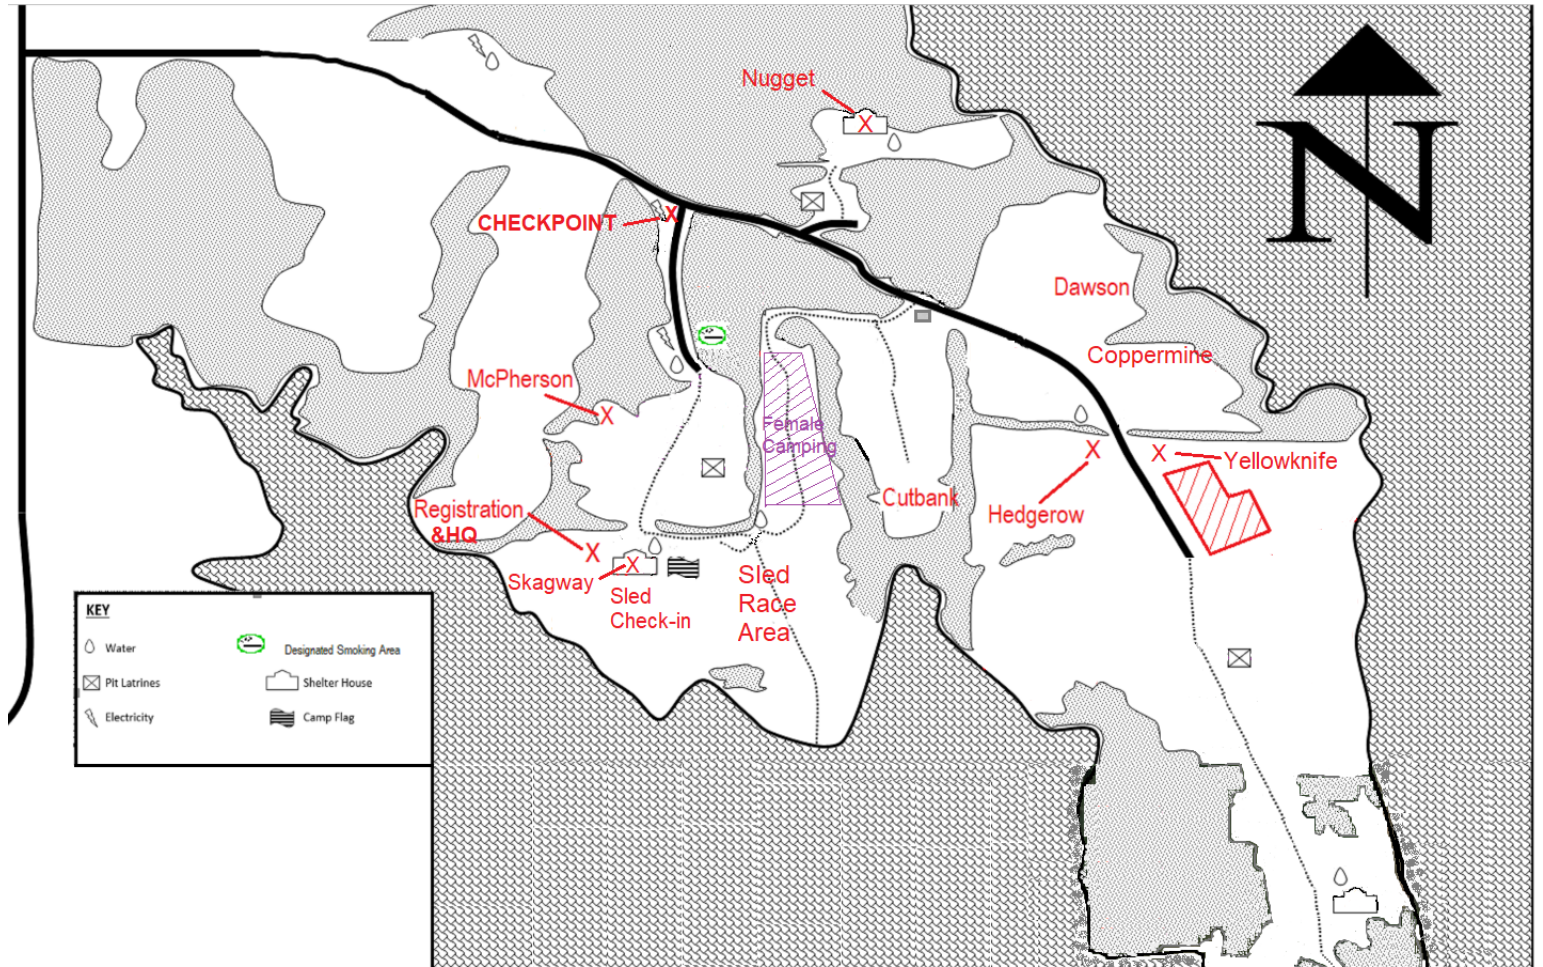

Sled Races

3:00 PM 13 and under

3:15 PM 15 and under

3:30 PM 17 and under

Score Sheet Turn-in Time: _____

Trophy presentation and Flag Closing after last race.

Have Fun

	Pathfinder 25 Points	Scout Spirit 25 Points	Skill Points 50 Points	Total 100 Possible
Skagway				
Yellowknife				
Whitehorse				
Nugget				
Hedgerow				
Dawson				
Coppermine				
Cutbank				
Mayo				
McPherson				
Activity Station Total Patrol Score ==>				

Klondike Map

'Iditarod' (sled race) course

Last Updated: 2025-01-22 14:18