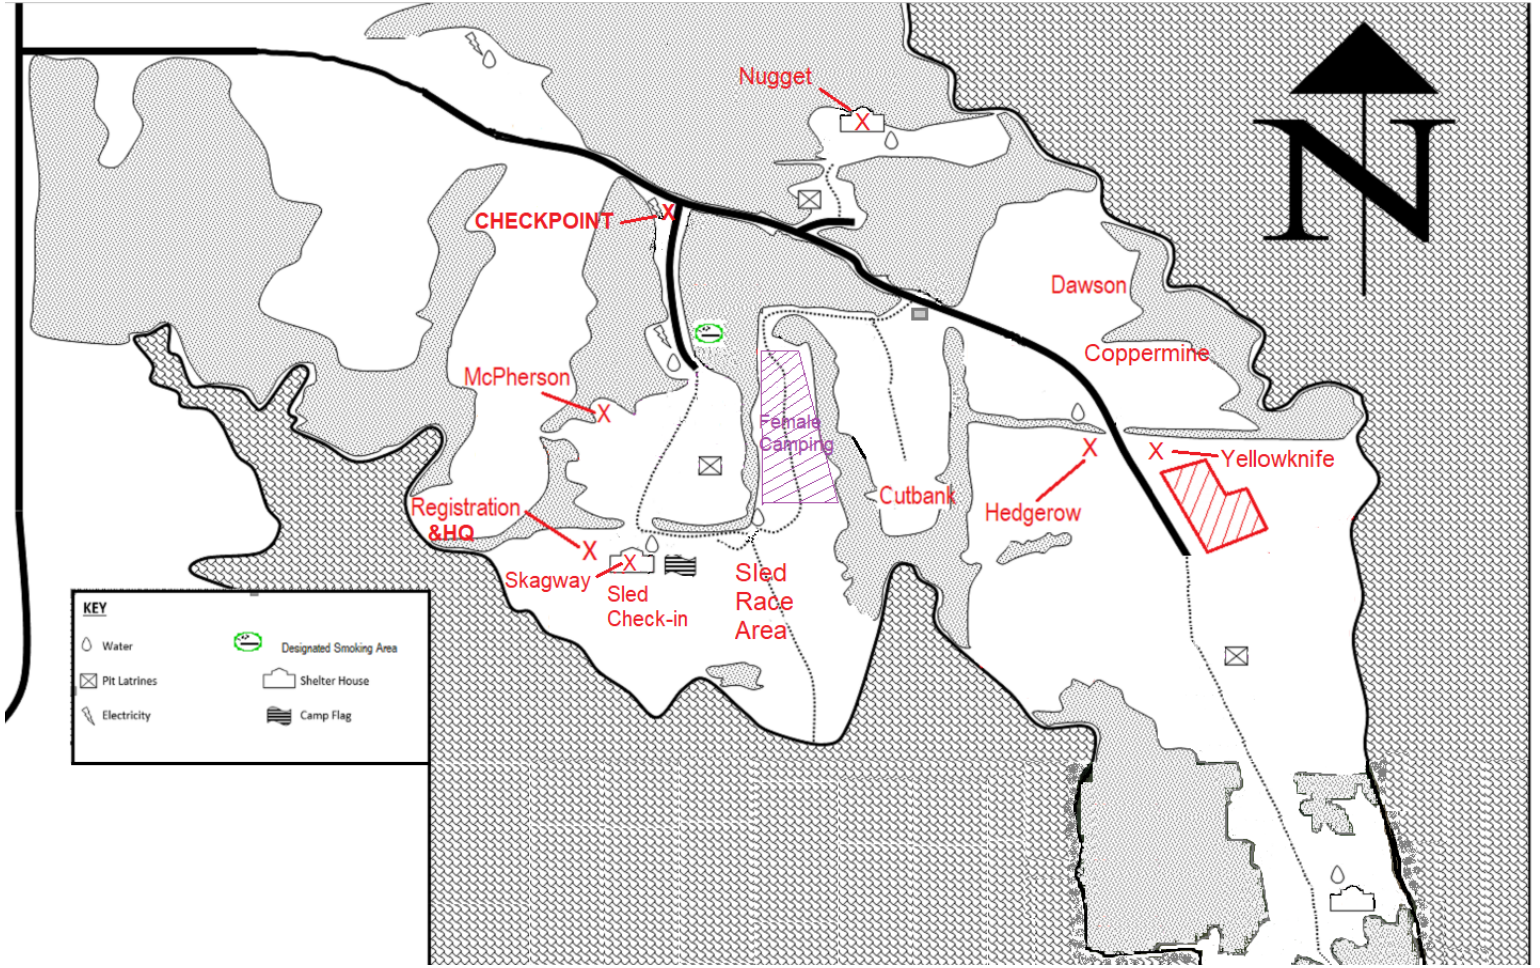

Sled Races

- 3:00 PM 13 and under
- 3:15 PM 15 and under
- 3:30 PM 17 and under

Score Sheet Turn-in Time: _____

Trophy presentation and Flag Closing after last race.

Have Fun

	Pathfinder 25 Points	Scout Spirit 25 Points	Skill Points 50 Points	Total 100 Possible
Skagway				
Yellowknife				
Whitehorse				
Nugget				
Hedgerow				
Dawson				
Coppermine				
Cutbank				
Mayo				
McPherson				
Activity Station Total Patrol Score ==>				

Klondike Map

'Iditarod' (sled race) course

Last Updated: 2024-11-07 11:33