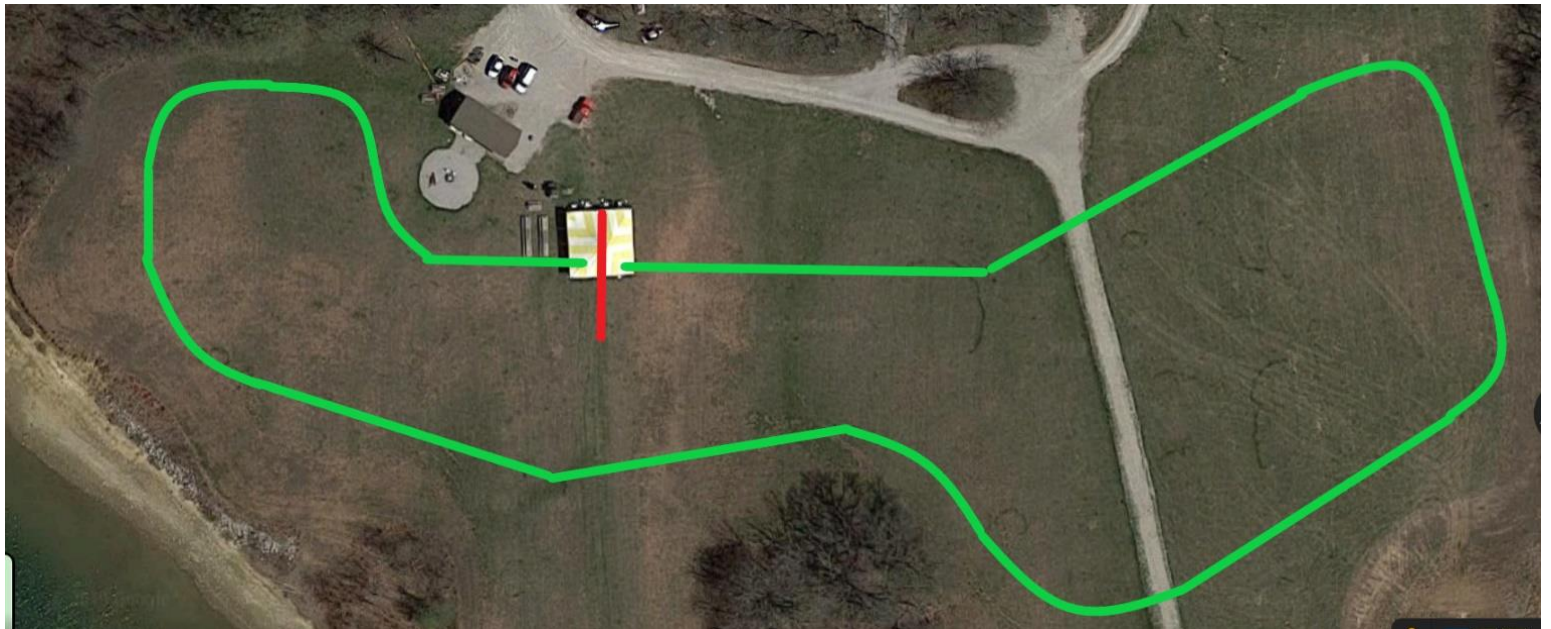

Last Updated: 2024-11-07 11:33